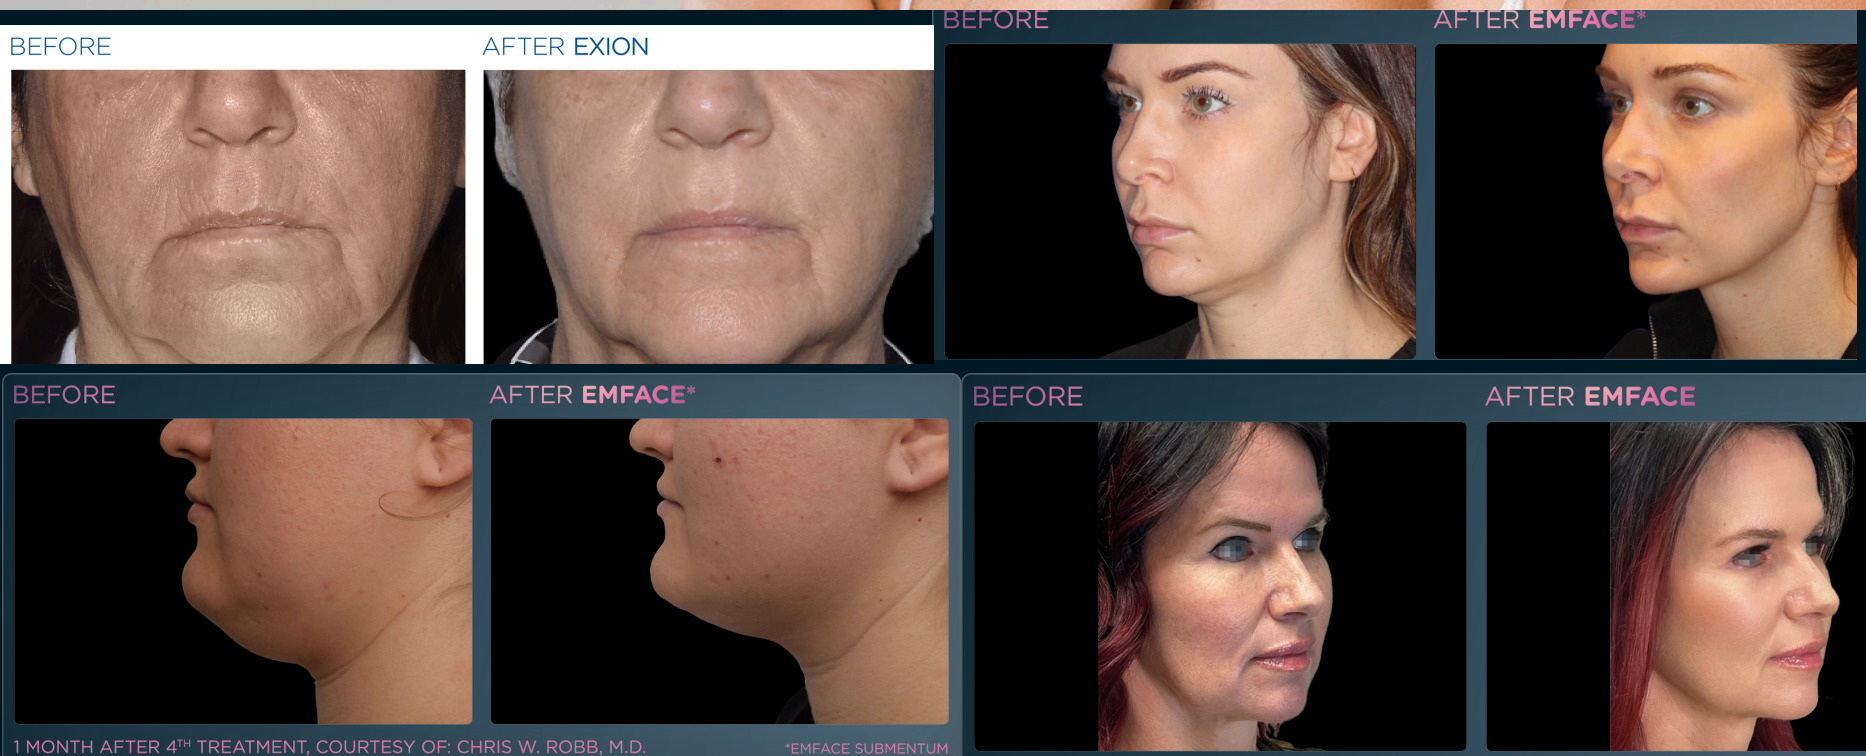

EMFACE®

EXION™ Face

Introductory Pricing

From Now till the end of March every Emface treatment package comes with 2 areas of Exion and the whole package is up to \$500 off!*

\$1300 Value

*permission to use before and after pictures needed for full discount

1 MONTH AFTER 4TH TREATMENT, COURTESY OF: CHRIS W. ROBB, M.D. *EMFACE SUBMENTUM