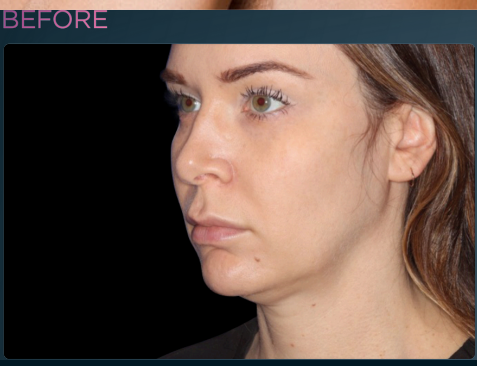

EMFACE®

EXION™ Face

Introductory Pricing

From Now till the end of March every Emface treatment package comes with 2 areas of Exion and the whole package is up to \$500 off!*

\$1300 Value

*permission to use before and after pictures needed for full discount

1 MONTH AFTER 4TH TREATMENT, COURTESY OF: CHRIS W. ROBB, M.D. *EMFACE SUBMENTUM