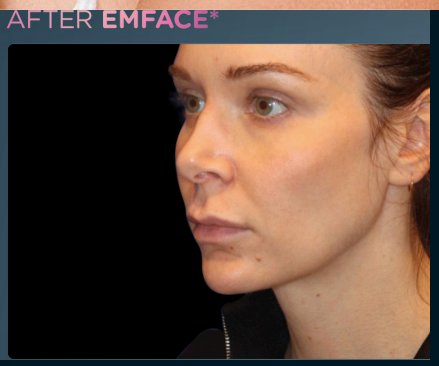

EMFACE®

EXION™ Face

Introductory Pricing

From Now till the end of March every Emface treatment package comes with 2 areas of Exion and the whole package is up to \$500 off!*

\$1300 Value

*permission to use before and after pictures needed for full discount

1 MONTH AFTER 4TH TREATMENT, COURTESY OF: CHRIS W. ROBB, M.D. *EMFACE SUBMENTUM