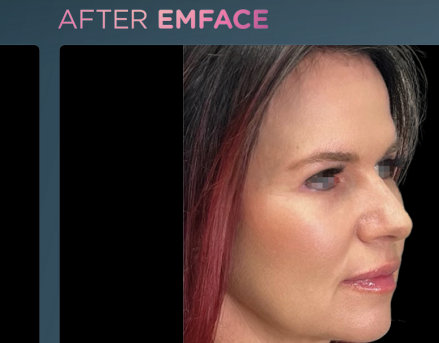

EMFACE®

EXION™ Face

Introductory Pricing

From Now till the end of March every Emface treatment package comes with 2 areas of Exion and the whole package is up to \$500 off!*

\$1300 Value

*permission to use before and after pictures needed for full discount

1 MONTH AFTER 4TH TREATMENT, COURTESY OF: CHRIS W. ROBB, M.D. *EMFACE SUBMENTUM